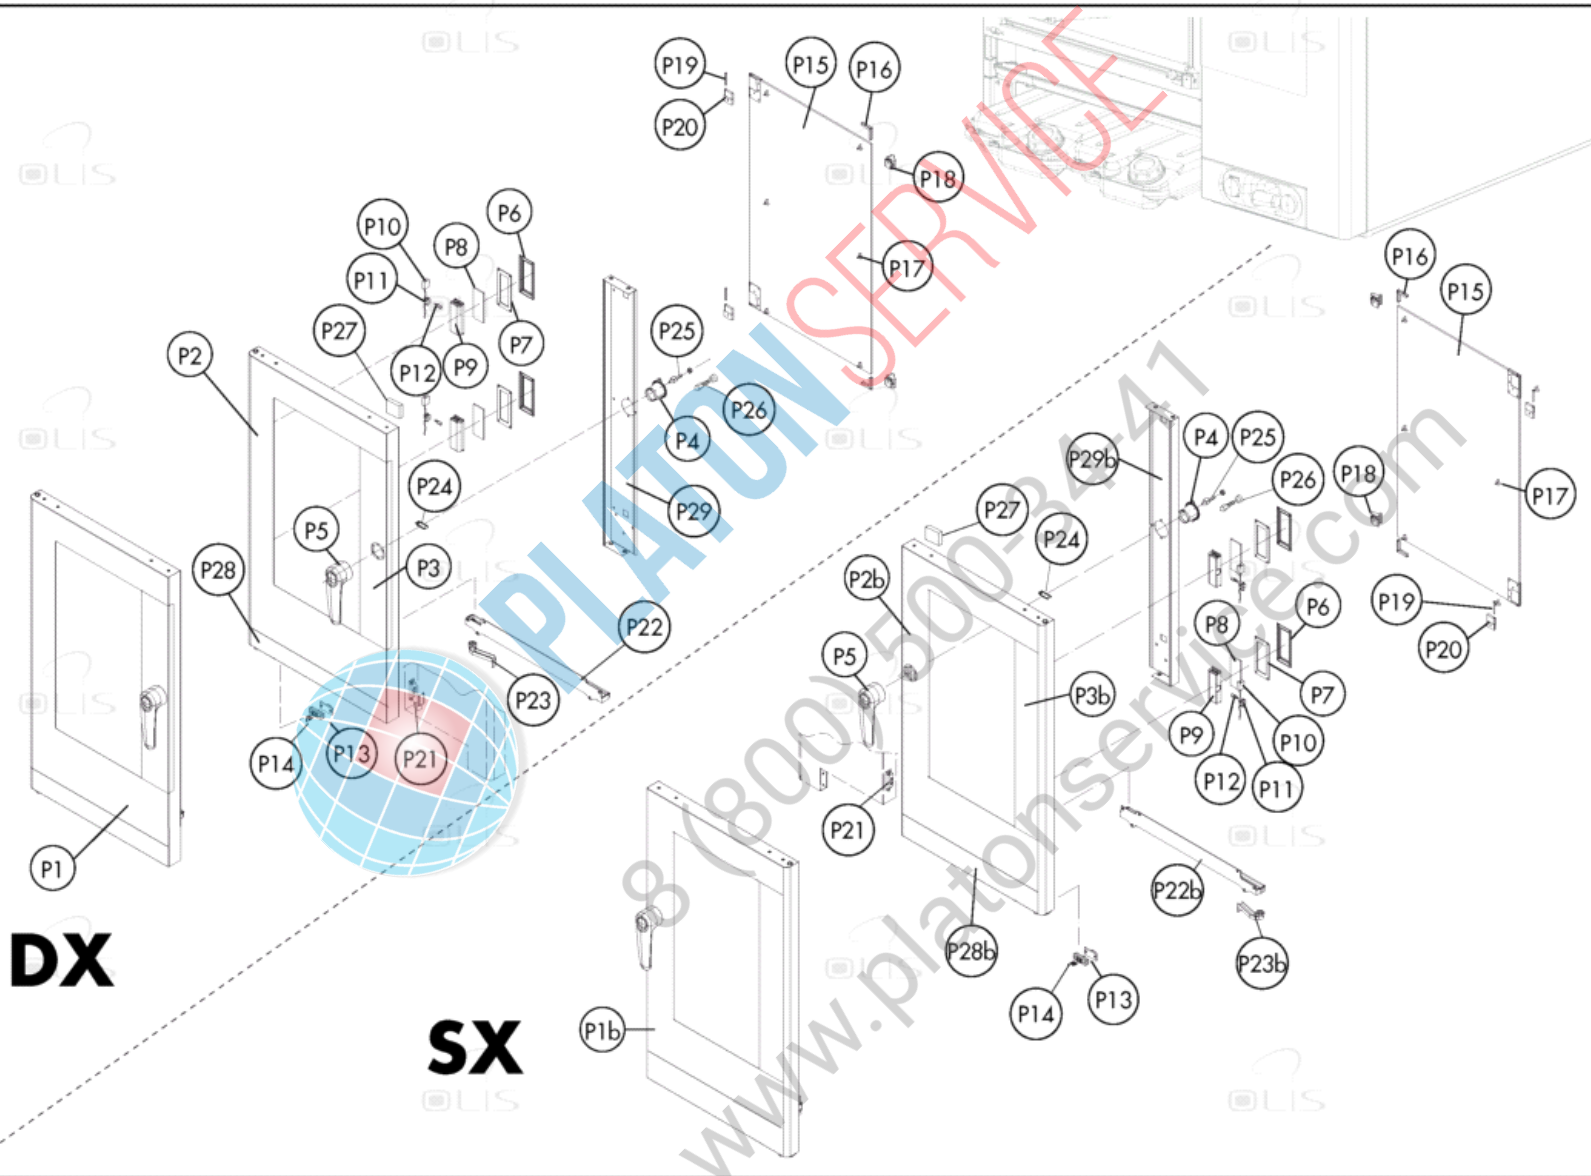

PLATON SERVICE
 8 (800) 500-34-47
www.platonservice.com

	0066	LA62280038	LAR62280038	1			CURVE [C]
	0067	LAR65240030		1			FAIRLEAD [C]

PLATON SERVICE

8 (800) 500-34-41

www.platonservice.com

Photo	Pos	Code	Previous code	Quantity	Recommended	From	To	Description
	00P1	LAR14184290		1		21/10/2019		DOOR [C] SA_101 W/TANK LED
	00P2	LAR14203770H		1		21/10/2019		OUTER DOOR [C] SA_101 W/TANK LED
	00P4	LAR69010630		1	✓			COVERING [C] GROUP 6303 CLOSING
	00P5	LA69010190	LAR69010190	1	✓			LOCK [C] 6303 N/S2014
	00P6	LA11401450		2			18/10/2019	FLANGE [C] BULB GLASS
	00P6	LA65270590		2	✓	21/10/2019		LED LAMP L=130MM 12V DC [C]
	00P7	LA65270590		2	✓	21/10/2019		LED LAMP L=130MM 12V DC [C]
	00P7	LA70044200		2			18/10/2019	GASKET [C] BULB GLASS P2000
	00P8	LA65270590		2	✓	21/10/2019		LED LAMP L=130MM 12V DC [C]
	00P8	LA71500150		2			18/10/2019	GLASS PLATE [C]