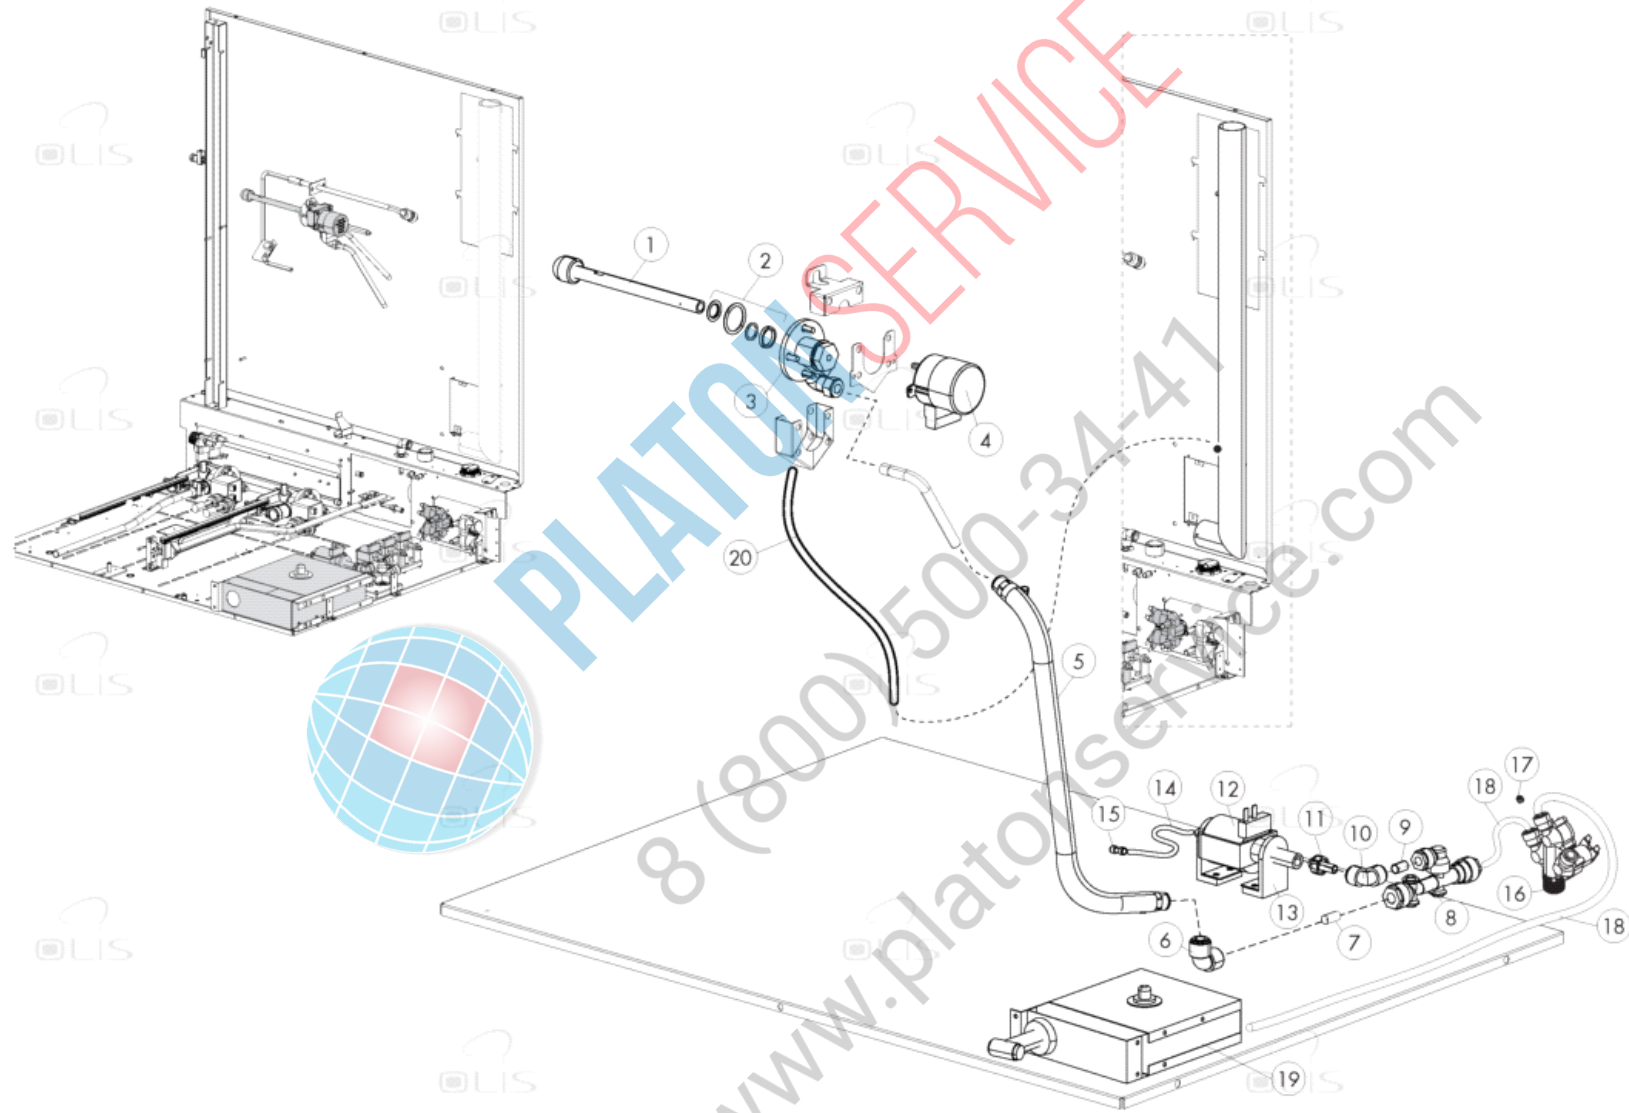

PLATON SERVICE
8 (800) 500-34-47
www.platonservice.com