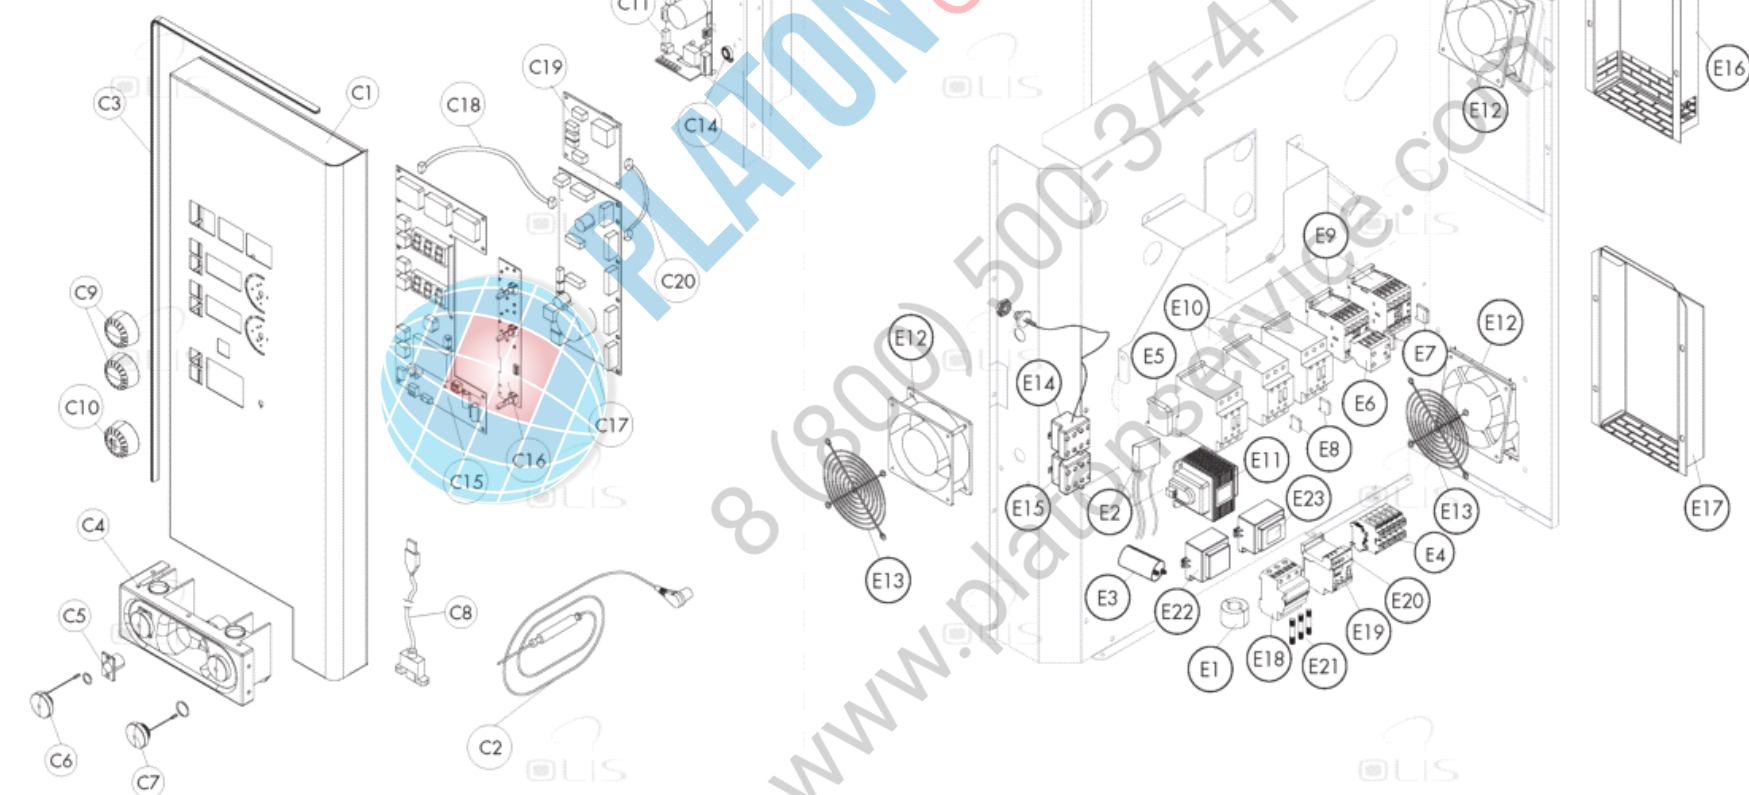

PLATON SERVICE
8 (800) 500-34-47
www.platonservice.com

Photo	Pos	Code	Previous code	Quantity	Recommended	From	To	Description
	00C2	LA65321102		1	✓			SONDA AL CUORE K 4 PUNTI 6 PIN.IMP.2012
	00C3	LAR80100101		1				PROFILO GUARNIZIONE NERO 2CRISTALLI 5M
	00C4	LA14402070	LAR14402070	1				CONNECTIONS FRAME [C]
	00C5	LA65321360	LAR65321360	1	✓			F-CONNECTOR [C] FOR CORE PROBE L. 1000
	00C6	LA65321330	LAR65321330	1				CAP [C] N/S 2014
	00C7	LA65321310	LAR65321310	1				CAP [C] USB SOCKET
	00C8	LA65302600	LAR65302600	1	✓			CONNECTING CABLE [C] BOARD/USB OUTLET L. 850
	00C9	LA69030380		2	✓			ENCODER [C] KNOB D. 46
	00E1	LAR65280510		1				FERRITE TOROIDALE FT58