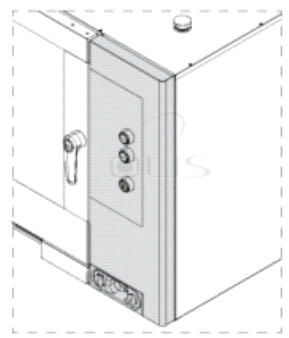

PLATON SERVICE
8 (800) 500-34-47
www.platonservice.com

Photo	Pos	Code	Previous code	Quantity	Recommended	From	To	Description
	00C2	LA65321102		1	✓			SONDA AL CUORE K 4 PUNTI 6 PIN.IMP.2012
	00C3	LAR80100101		1				PROFILO GUARNIZIONE NERO 2CRISTALLI 5M
	00C4	LA14402070	LAR14402070	1				CONNECTIONS FRAME [C]
	00C5	LA65321360	LAR65321360	1	✓			F-CONNECTOR [C] FOR CORE PROBE L. 1000
	00C6	LA65321330	LAR65321330	1				CAP [C] N/S 2014
	00C7	LA65321310	LAR65321310	1				CAP [C] USB SOCKET
	00C8	LA65302600	LAR65302600	1	✓			CONNECTING CABLE [C] BOARD/USB OUTLET L. 850
	00C9	LA69030380		2	✓			ENCODER [C] KNOB D. 46
	00E1	LAR65280510		1				FERRITE TOROIDALE FT58